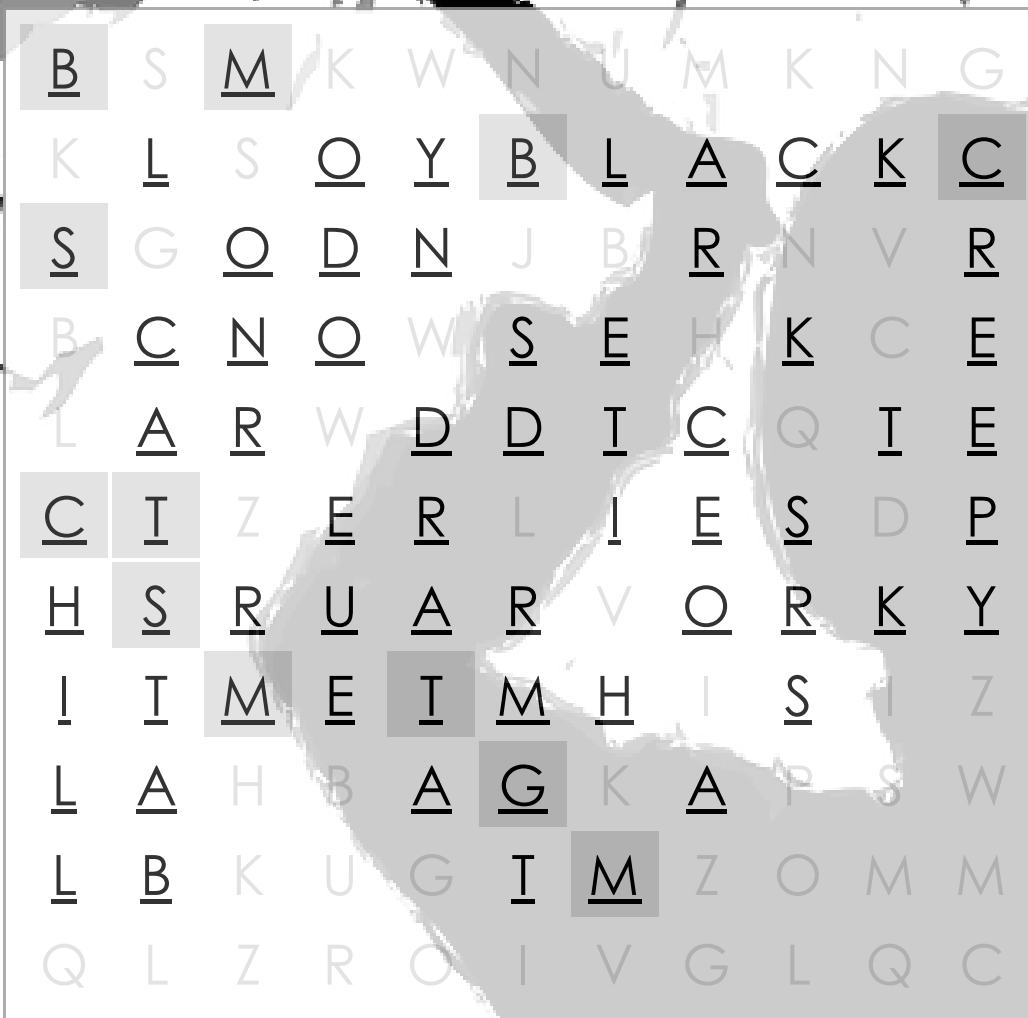

HALLOWEEN IS COMING!

B S M K W N U M K N G
K L S O Y B L A C K C
S G O D N J B R N V R
B C N O W S E H K C E
L A R W D D T C Q T E
C T Z E R L I E S D P
H S R U A R V O R K Y
I T M E T M H I S I Z
L A H B A G K A P S W
L B K U G T M Z O M M
Q L Z R O I V G L Q C

BLACK
BLOOD
CANDY
CHILL
CREEPY
GHOST
MASK
MONSTER
MURDER
SCREAM
STAB
TREAT
TRICK

HALLOWEEN IS COMING!

BLACK
BLOOD
CANDY
CHILL
CREEPY
GHOST
MASK
MONSTER
MURDER
SCREAM
STAB
TREAT
TRICK